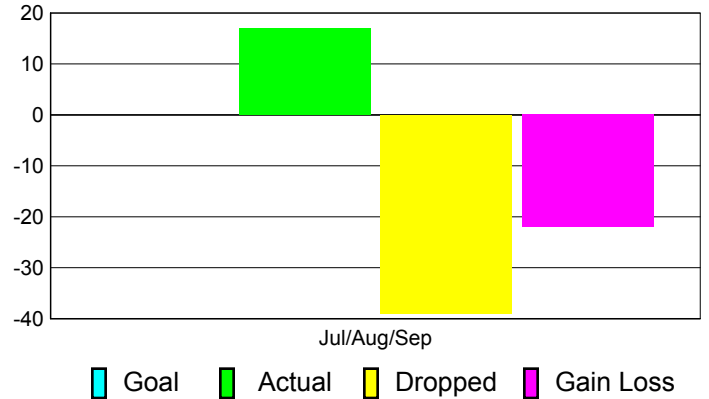

Membership Results 2011-2012

Goal, New, Dropped, Gain/Loss