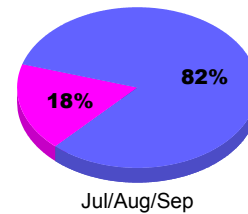

Membership Results
2011-2012

Membership
2010-2011

Month	Net Memb Goal	Actual New Memb	Actual Dropped Memb	Gain/Loss of Memb	Gain/Loss of Memb
Jul/Aug/Sep		17	-39	-22	7
Totals		17	-39	-22	7

Membership Results 2011-2012

Goal, New, Dropped, Gain/Loss

Comparison of Membership Gain/Loss

Current Year Compared to the Previous Year

Gender Comparison 2011-2012

Male Female